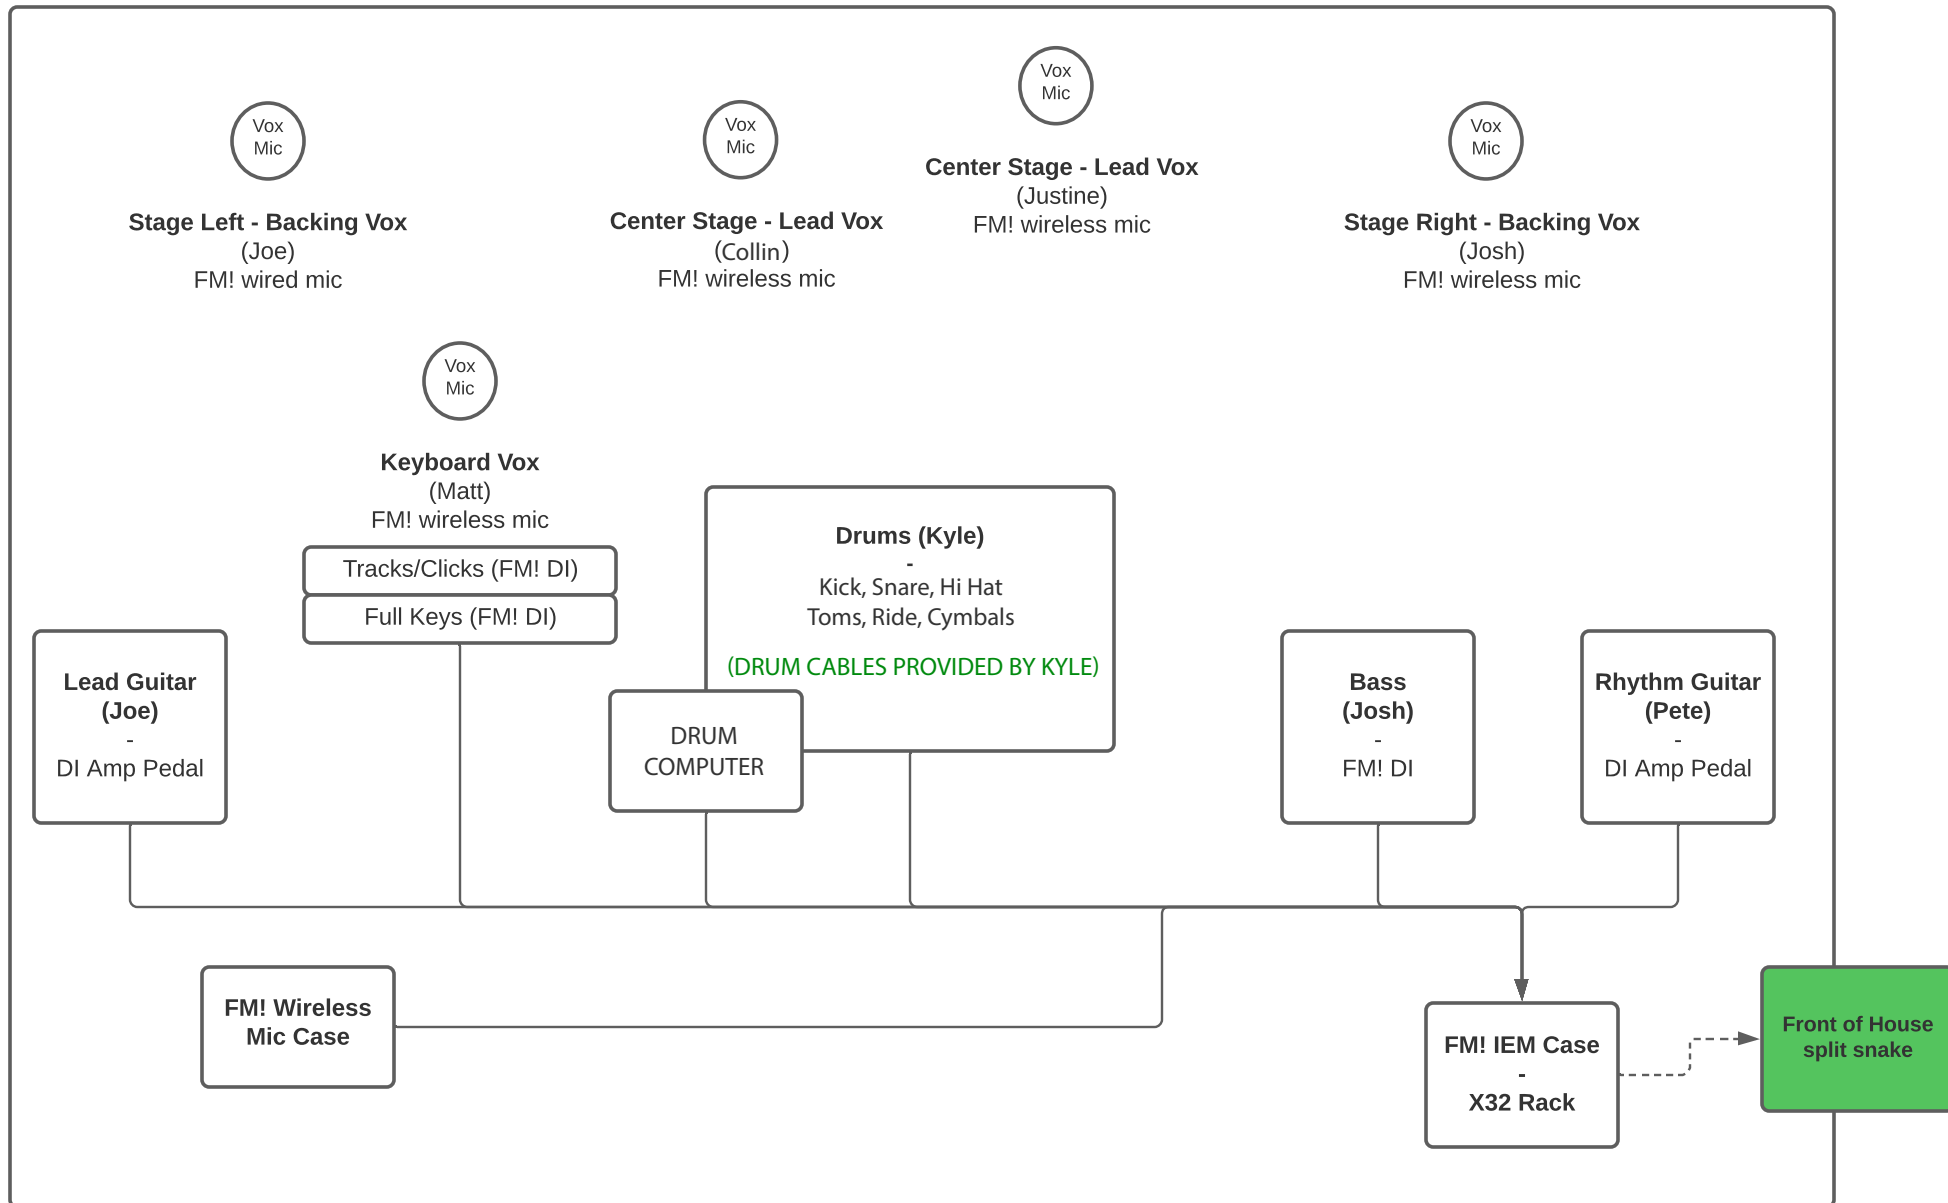

FLASHMOB!

STAGE LAYOUT

Stage Left

Stage Right

Front

Back

FLASHMOB!

INPUT LIST

Channel	Device	Mic/DI	Need from Venue
1	Kick	FM! DI	none
2	Snare	FM! DI	none
3	High Hat	FM! DI	none
4	Toms	FM! DI	none
5	Ride	FM! DI	none
6	Bass guitar (Josh)	FM! DI	none
7	Stage Center Vox (Collin)	FM! Wireless Mic	none
8	Keyboard (Matt)	FM! DI	none
9	iPad/Tracks (Matt)	FM! DI	none
10	Cymbals	FM! Wired Mic	none
11	Stage Right Vox (Josh)	FM! Wireless Mic	none
12	Stage Center Vox (Justine)	FM! Wireless Mic	none
13	Stage Left Vox (Joe)	FM! Wired Mic	none
14	Keyboard Vox (Matt)	FM! Wireless Mic	none
15	Guitar Stage Right - Rhythm (Pete)	Amp DI Pedal	none
16	Guitar Stage Left - Lead (Joe)	Amp DI Pedal	none