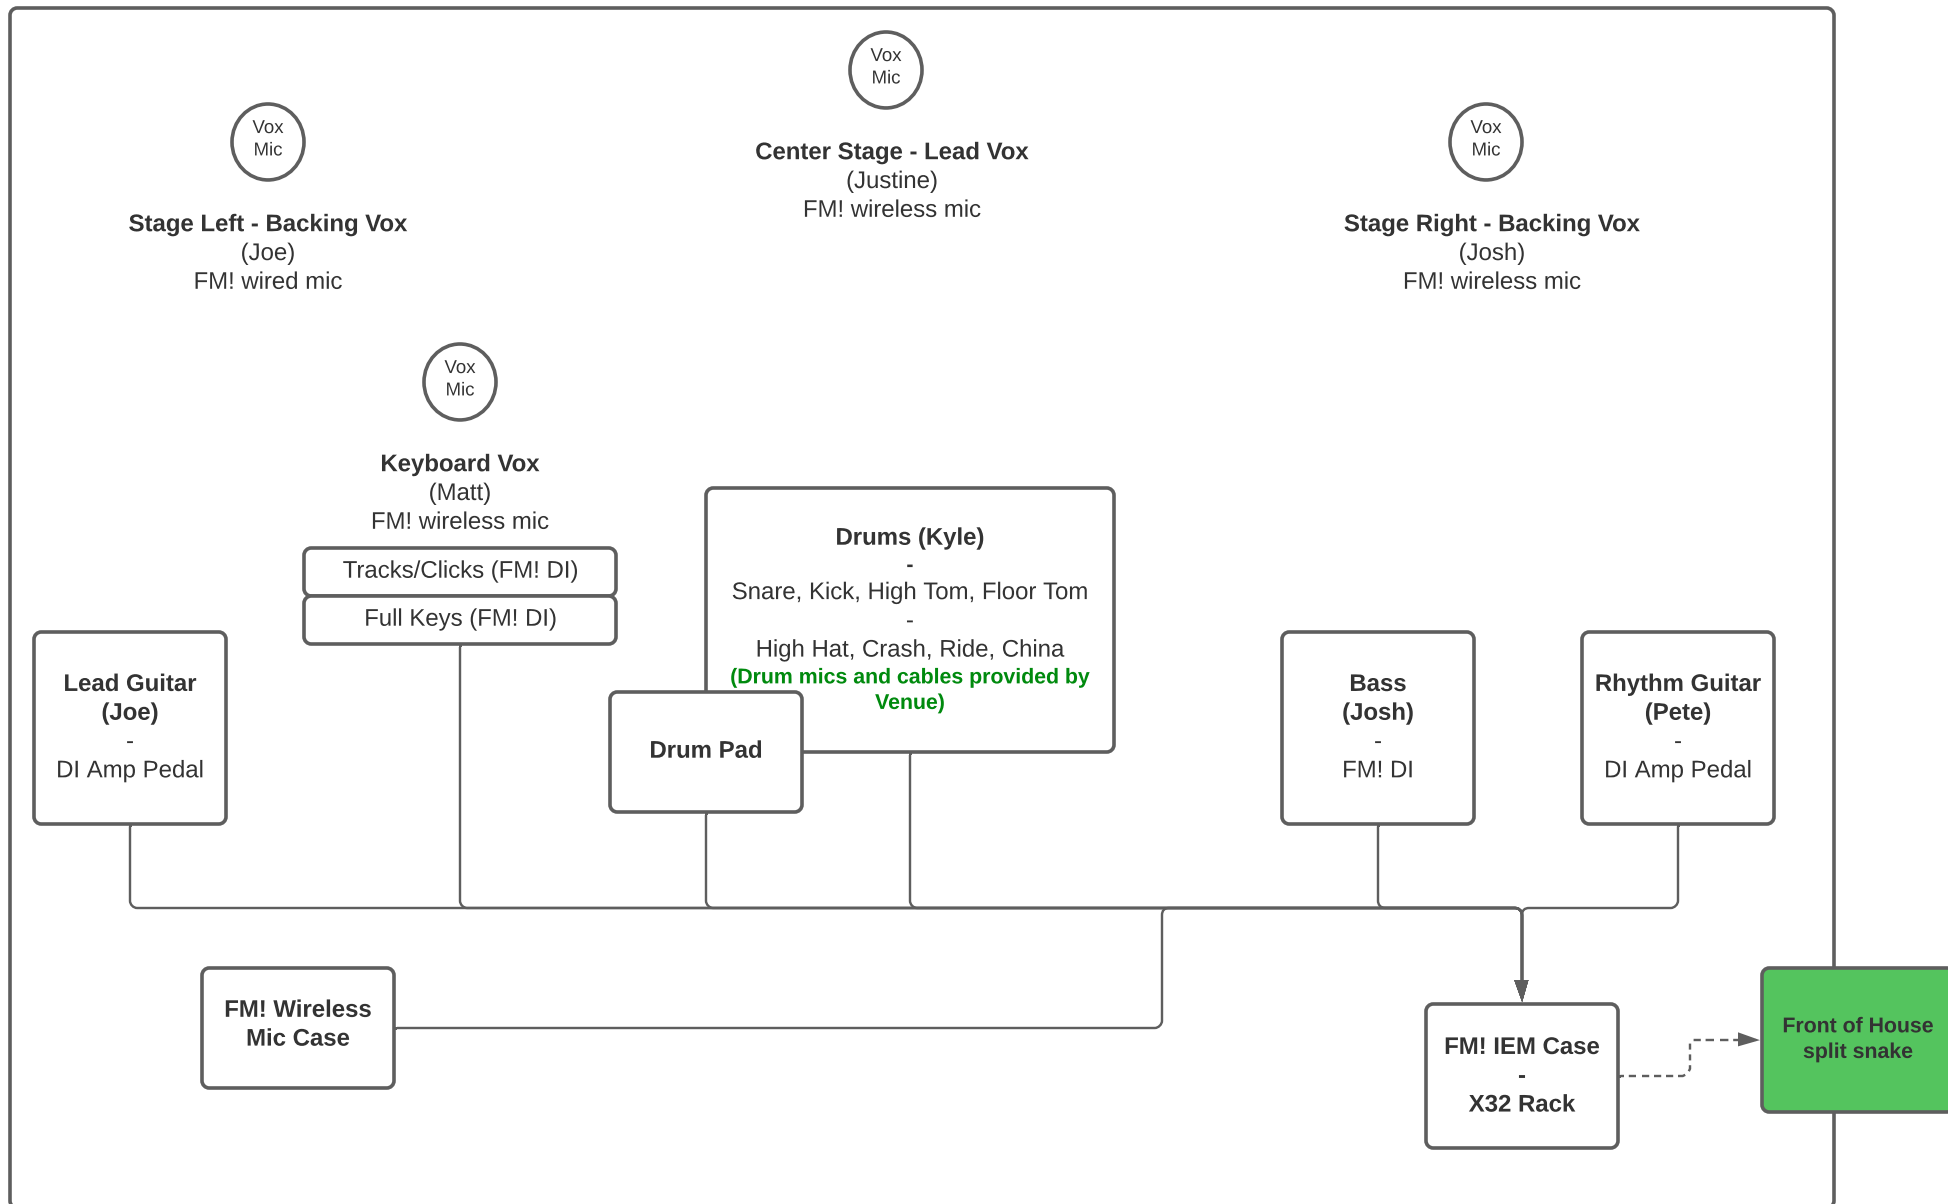

FLASHMOB!

Stage Layout

Stage Left

Stage Right

Front

Back

FLASHMOB!

INPUT LIST

Channel	Device	Mic/DI	Need from Venue
1	Kick	Venue Mic	Venue Mic
2	Snare	Venue Mic	Venue Mic
3	High Hat	Venue Mic	Venue Mic
4	Rack Tom	Venue Mic	Venue Mic
5	Floor Tom	Venue Mic	Venue Mic
6	Drum Pad	FM! DI	none
7	Bass guitar (Josh)	FM! DI	none
8	Keyboard	FM! DI	none
9	iPad/Tracks (Matt)	FM! DI	none
10	Talkback Mic (For Band Only)	FM! Mic	none
11	Stage Right Vox (Josh)	FM! Wireless Mic	none
12	Stage Center Vox (Justine)	FM! Wireless Mic	none
13	Stage Left Vox (Joe)	FM! Wired Mic	none
14	Keyboard Vox (Matt)	FM! Wireless Mic	none
15	Guitar Stage Right - Rhythm (Pete)	Amp DI pedal	none
16	Guitar Stage Left - Lead (Joe)	Amp DI pedal	none