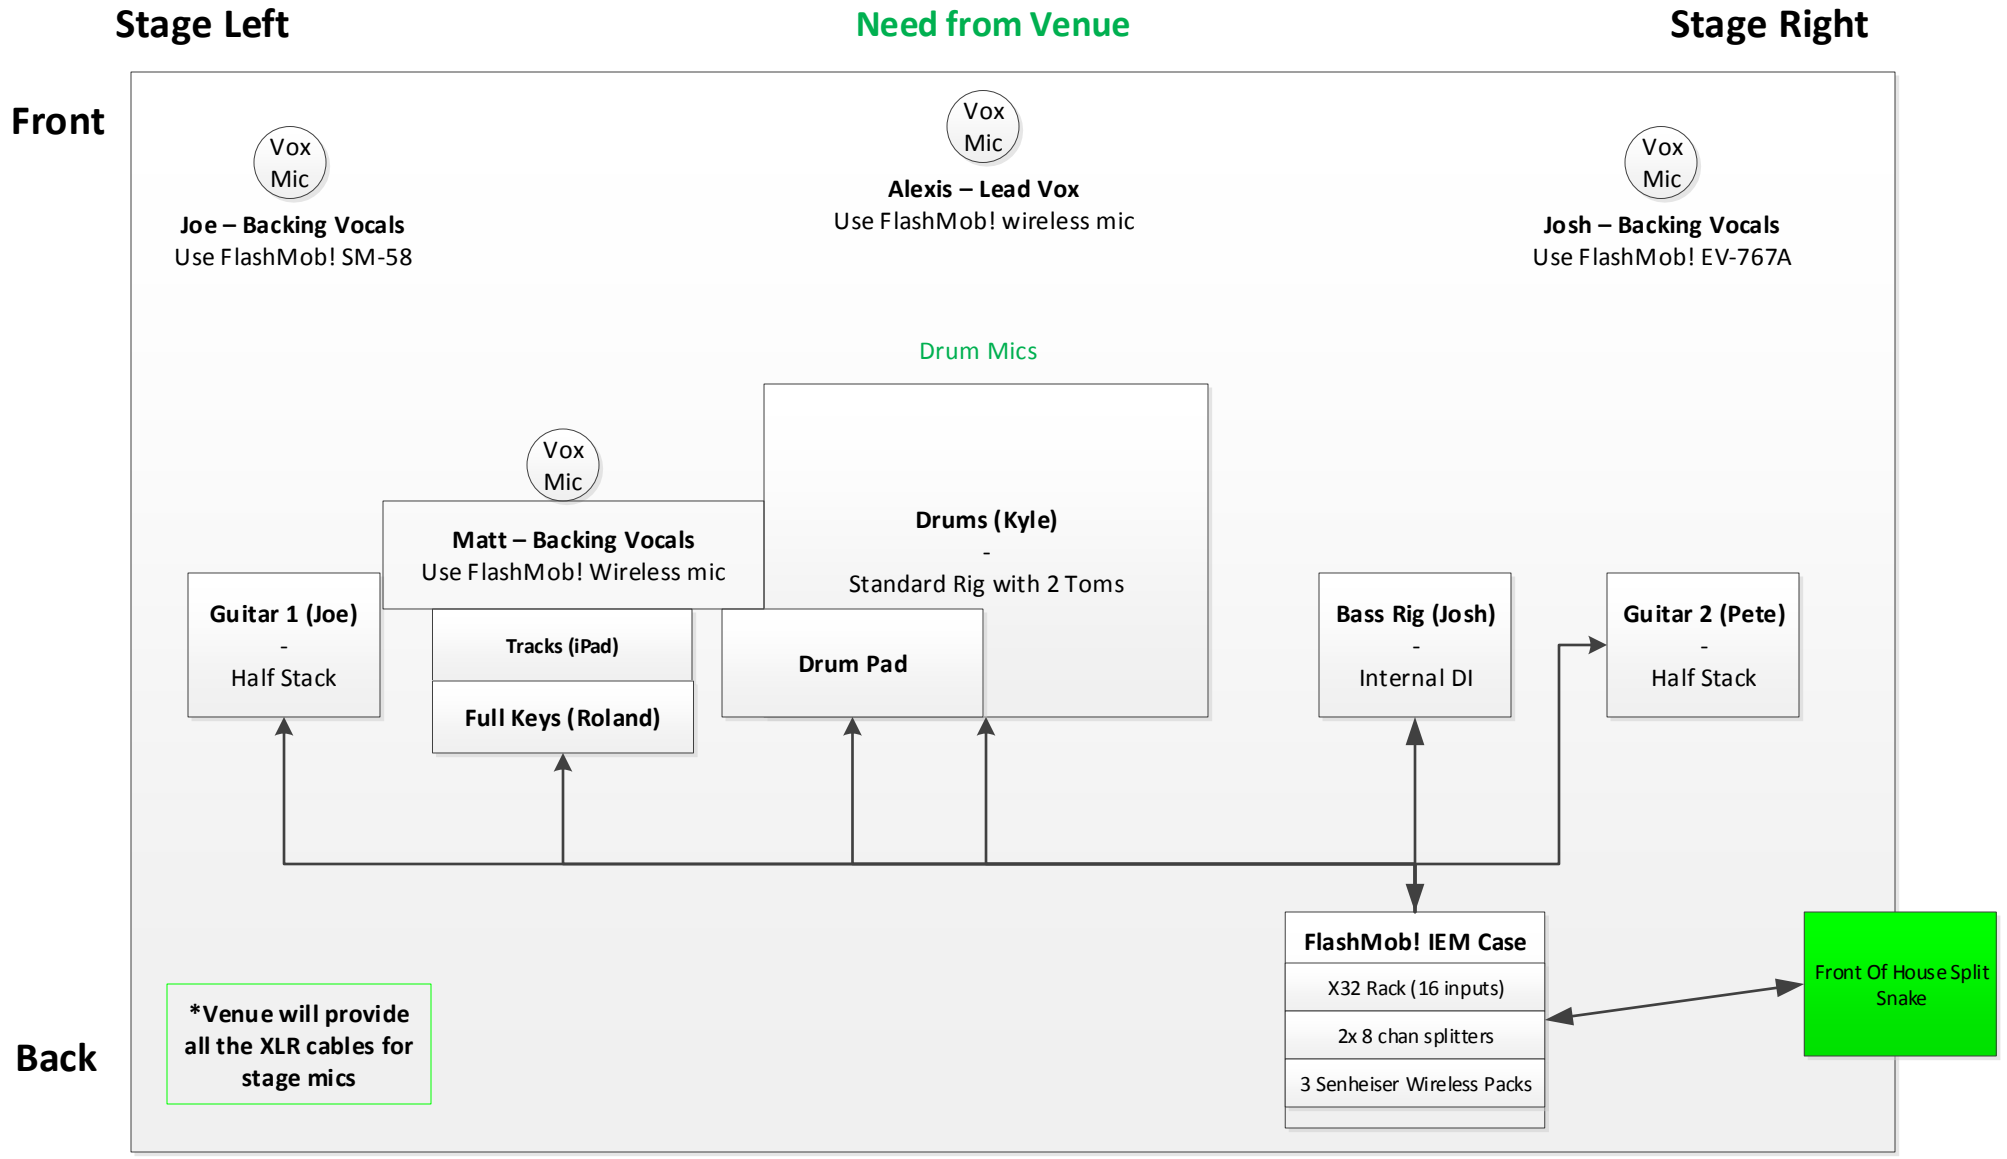

FLASHMOB!

Stage Layout

FLASHMOB!

INPUT LIST

Channel	Device	Mic/DI	Mic Stand
1	Kick	Venue Mic	Venue provides
2	Snare	Venue Mic	Venue provides
3	High Hat	Venue Mic	Venue provides
4	Rack Tom	Venue Mic	Venue provides
5	Floor Tom	Venue Mic	Venue provides
6	Drum Pad	FM! DI	n/a
7	Bass guitar rig (Josh)	Internal DI	n/a
8	Keyboard	FM! DI	n/a
9	Tracks - iPad (Josh)	FM! DI	n/a
10			
11	Stage right vox (Pete/Josh)	FM! EV-767A Mic	band provides
12	Center vox (Alexis)	FM! Shure SM-58 Wireless	band provides
13	Stage left vox (Joe)	FM! Shure SM-58	band provides
14	Keyboard Vox	FM! Shure SM-58 Wireless	band provides
15	Rhythm guitar amp (Pete)	FM! Senheiser e609	band provides
16	Lead guitar amp (Joe)	FM! Senheiser e609	band provides
17			
18			
19			
20			
21			

IEM Monitor	Mix Name	Notes
Mix 1	Pete	For band use only
Mix 2	Josh	
Mix 3	Alexis	
Mix 4	Joe	
Mix 5	Kyle	
Mix 6	Matt	