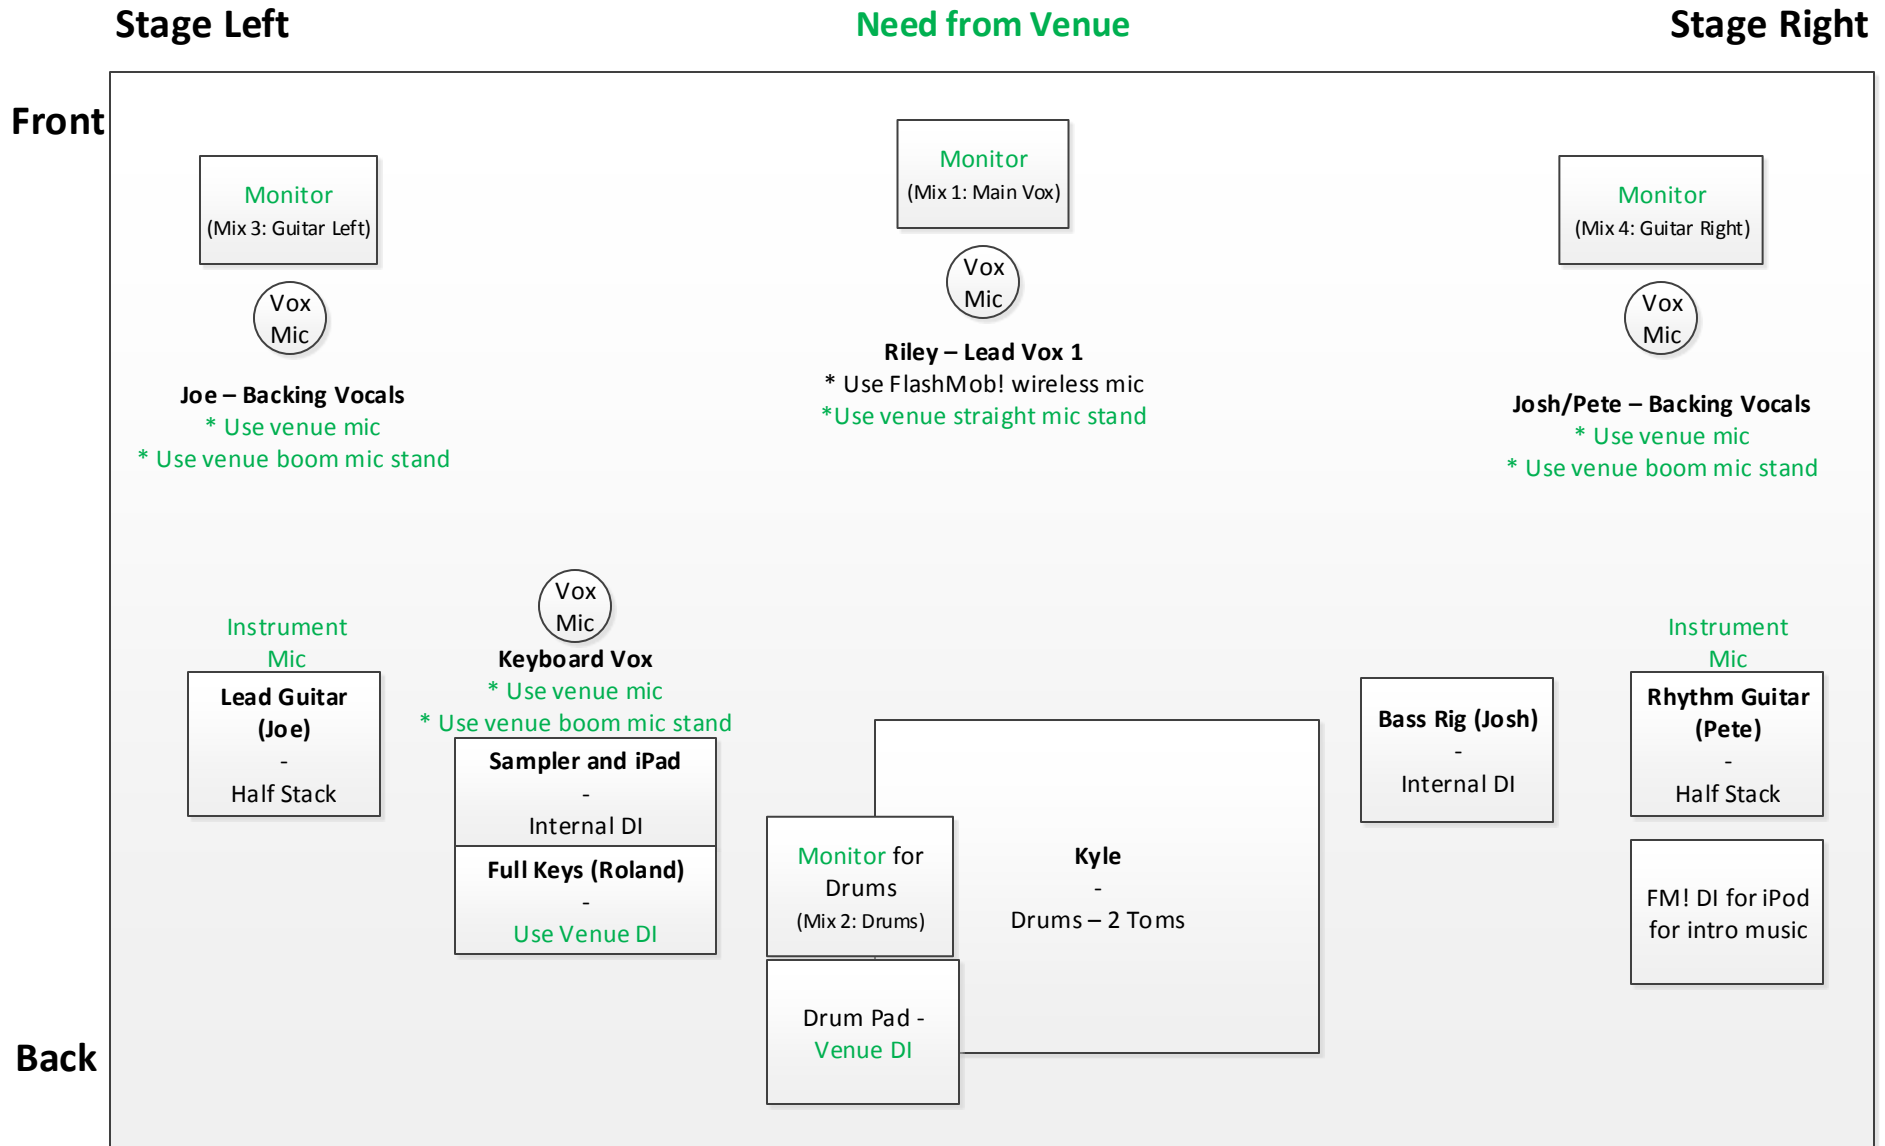

## Stage Layout

## INPUT LIST

| Channel | Device                         | Mic/DI                   | Stand              |
|---------|--------------------------------|--------------------------|--------------------|
| 1       | Joe (stage left)               | Venue Mic                | Boom               |
| 2       | Riley (center stage)           | FM! Shure SM-58 Wireless | Straight           |
| 3       | Pete/Josh (stage right)        | Venue Mic                | Boom               |
| 4       | Keyboard Vox                   | Venue Mic                | Boom               |
| 5       | Lead guitar (Joe)              | Venue Mic                | Venue's discretion |
| 6       | Bass guitar (Josh)             | Internal DI              |                    |
| 7       | Akai Sampler and iPad (Josh)   | Internal DI              |                    |
| 8       | Rhythm Guitar (Pete)           | Venue Mic                | Venue's discretion |
| 9       | Roland Keyboard                | Venue DI                 |                    |
| 10      | Kick                           | Venue Mic                | Venue's discretion |
| 11      | Snare                          | Venue Mic                | Venue's discretion |
| 12      | High Hat                       | Venue Mic                | Venue's discretion |
| 13      | Rack Tom                       | Venue Mic                | Venue's discretion |
| 14      | Floor Tom                      | Venue Mic                | Venue's discretion |
| 15      | Overhead Left                  | At venue's discretion    | Venue's discretion |
| 16      | Overhead Right                 | At venue's discretion    | Venue's discretion |
| 17      | Drum Pad                       | Venue DI                 | Venue DI           |
| 18      | iPod/iPhone (stage right/Pete) | FM! DI                   |                    |